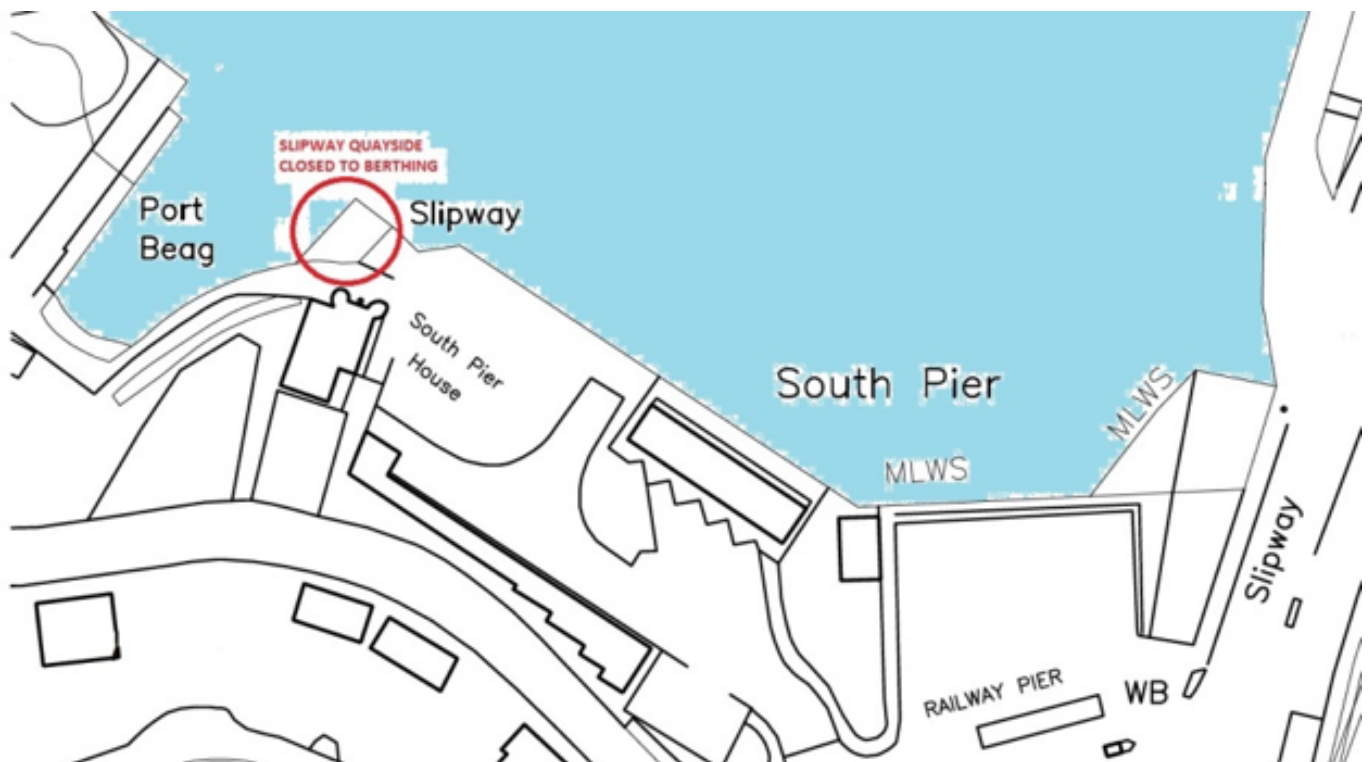

NTM 04/17 Port Beag Slipway, South Quay, Oban Closed to all Vessel Berthing or Landing

Categories : [Notice to Mariners](#)

Date : 5th January 2017

Mariners are advised that due to damaged quayside shuttering at Port Beag Slipway, South Quay, Oban this location remains closed to berthing by all vessels.

This restriction remains in place until further notice to prevent additional damage to the structure or to visiting vessels.

The location is indicated by the red circled area below:

Further details can be obtained using the contact details below.